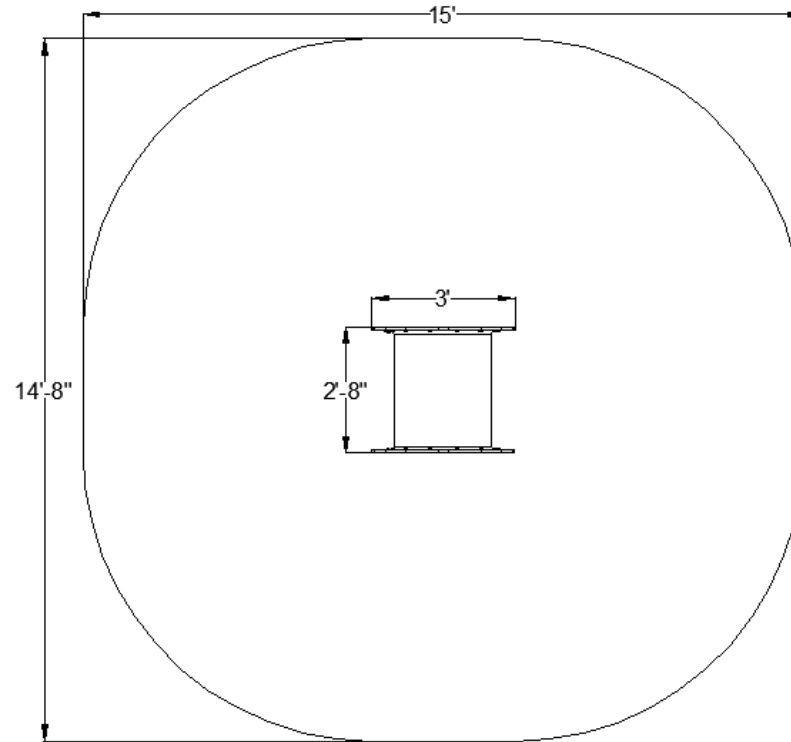

CAT Part Number: **TUB-00007**

Description: **Single Straight FunTube
w/ Face Entrances**

Materials:

Plastic: Color **Yellow** Roto-molded plastic

3/4" Polyethylene sheets

Metal: polyethylene Galvanized 14 gauge tube anchors

Hardware: 318 Stainless Steel Truss-Head bolts and lock nuts

Dimensions:

Overall Height: 48" High

Approximate Square Feet: 188.02

Actual Size: 3'-0" x 2'-8"

Actual Use Zone: 15'-0" x 14'-8"

Assembled Weight:

Fall Zone: Overhead fall zone views are for planning purposes only. Please follow guidelines as specified by the CPSC and ASTM F1487

TUBE FACE OPTIONS

Choose the tube face you want for each opening of the tube