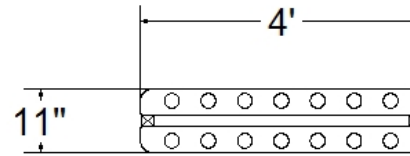

CAT Part Number: **ART-00002-B**

Description: **Paint Station**

Materials:

Frame: Color **Blue** powder coated,
2" x 2" x 1/8" steel square
tube.

1/2" & 3/4" polyethylene

Hardware: 318 Stainless Steel
Truss-Head bolts and
lock nuts

Dimensions:

Overall Height: 50" High

Approximate Square Feet: 3.66

Actual Size: 4'-0" x 0'-11"

Actual Use Zone: Not Required

Assembled Weight: 146 lbs

Fall Zone: Overhead fall zone views are
for planning purposes only. Please follow
guidelines as specified by the CPSC and
ASTM F1487