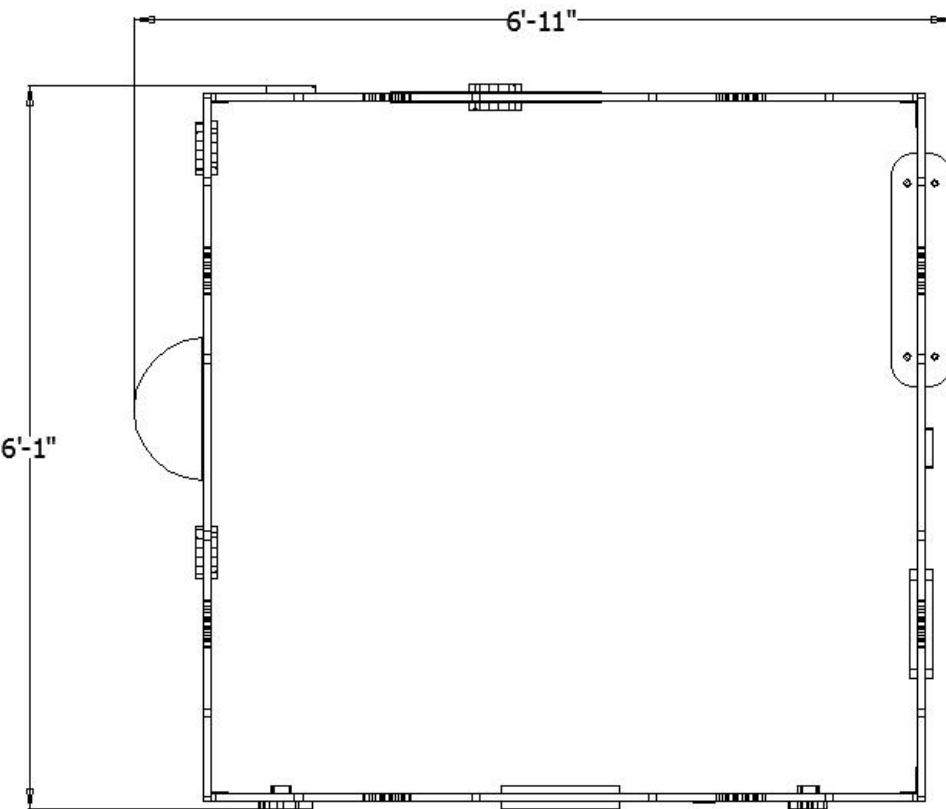

FunPlay Structure Layout TOT-02000

CAT # TOT-02000-G

42.1 Approximate Square Feet

Actual Size: 6'-1" x 6'-11"

Actual Use Zone: n/a

Age Group: 6-23 mon.