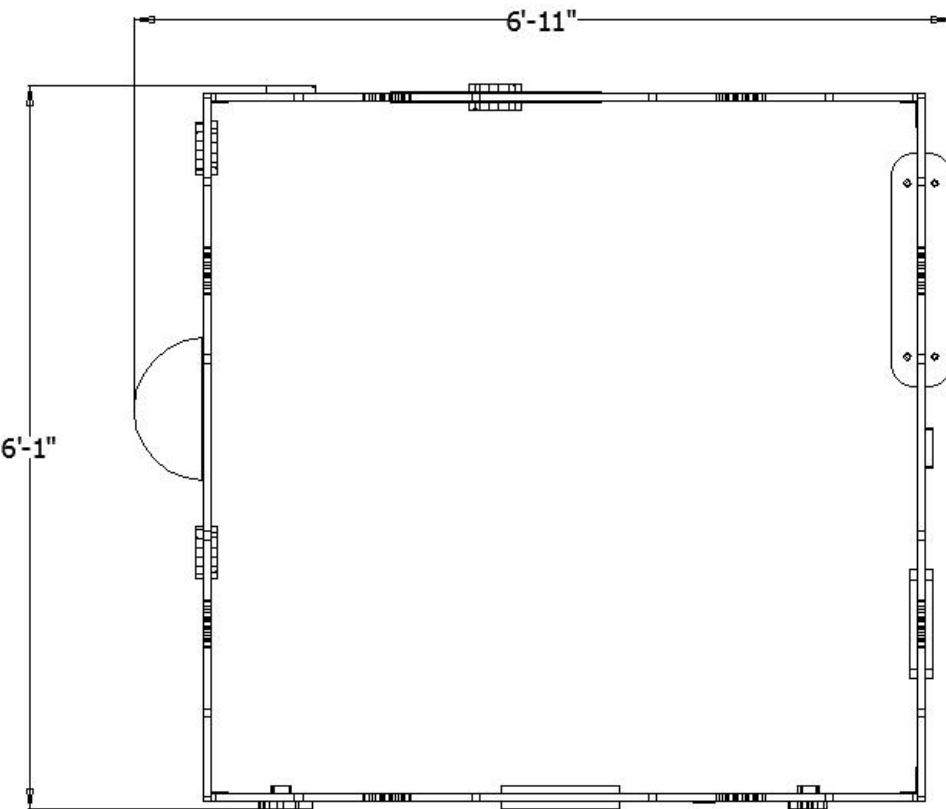

FunPlay Structure Layout TOT-02000

CAT # TOT-02000-B

42.1 Approximate Square Feet

Actual Size: 6'-1" x 6'-11"

Actual Use Zone: n/a

Age Group: 6-23 mon.