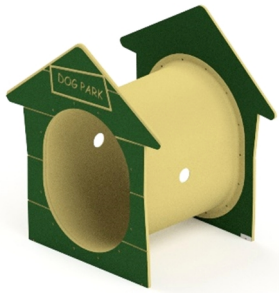

# Dog parks that fit every budget!

Any order of dog park  
equipment of \$2,500 includes a  
**FREE DOG URINATION STATION**

Dog House Tube  
MSRP \$1,029

Weave Posts  
MSRP \$369

Jump Hoop  
MSRP \$449

Ground Hoop Set  
MSRP \$509