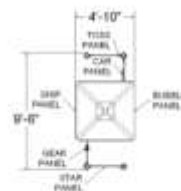

2010

CHILDFORMS

www.childforms.com

HSBS Ground Play Package #1: \$ 5,000 (does not include shipping).

Childforms® Ground Play package includes a complete play area for 2-5 year olds at a 32% discount from our published MSRP. This package includes our FunPlay™ PAN -35601 with (6) interactive play panels and a roof for shading. Additionally included is our SPR-00021 (Springy Deck) to allow gross motor development as well as our TUB-00011 for imaginative play games of hide and seek. Also includes (24) 8" Funtimbers™ to surround the area as well as our ADA/Wheelchair Accessible Ramp system. Package does not include safety surfacing or installation.

FunPlay Structure Layout PAN-35601
CAT # PAN-35601-B
Actual Size: 4'-10" x 9'-0"
Actual Use Zone: 16'x
Weight:

HSBS ChildShapers™ Playground Package: \$ 5,000 (does not include shipping).

Childforms® ChildShapers™ Playground package includes a complete play area for 2-5 year olds at a 32% discount from our published MSRP. This package includes our ChildShapers™ STR-CSA07 which comes complete with (1) 36” straight slide, (1) 36” deck, (1) ramp climber, (1) ADA staircase, (1) roof and (1) interactive gear panel. Additionally, you receive our SPR-00021 (Springy Deck) for gross motor development. Also includes (23) 8” Funtimbers™ to surround the use zone as well as our ADA/Wheelchair Accessible Ramp system. Package does not include safety surfacing or installation.