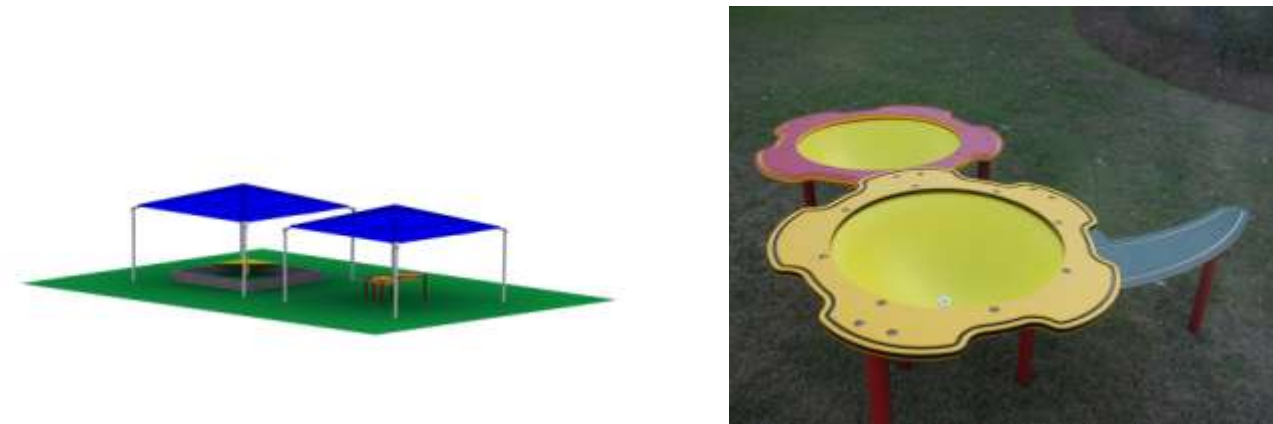

2010

CHILDFORMS

www.childforms.com

HSBS Ground Play Package #1: \$ 5,000 (does not include shipping).

Childforms® Ground Play package includes a complete play area for 2-5 year olds at a 32% discount from our published MSRP. This package includes our FunPlay™ PAN -35601 with (6) interactive play panels and a roof for shading. Additionally included is our SPR-00021 (Springy Deck) to allow gross motor development as well as our TUB-00011 for imaginative play games of hide and seek. Also includes (24) 8" Funtimbers™ to surround the area as well as our ADA/Wheelchair Accessible Ramp system. Package does not include safety surfacing or installation.

FunPlay Structure Layout PAN-35601
CAT # PAN-35601-B
Actual Size: 4'-10" x 9'-0"
Actual Use Zone: 16'x
Weight:

HSBS ChildShapers™ Playground Package: \$ 5,000 (does not include shipping).

Childforms® ChildShapers™ Playground package includes a complete play area for 2-5 year olds at a 32% discount from our published MSRP. This package includes our ChildShapers™ STR-CSA07 which comes complete with (1) 36” straight slide, (1) 36” deck, (1) ramp climber, (1) ADA staircase, (1) roof and (1) interactive gear panel. Additionally, you receive our SPR-00021 (Springy Deck) for gross motor development. Also includes (23) 8” Funtimbers™ to surround the use zone as well as our ADA/Wheelchair Accessible Ramp system. Package does not include safety surfacing or installation.

Shade and Sand Package: \$ 5,000 (does not include shipping).

Childforms® Shade and Sand Package includes complete shade protection and sand/water activities at a 20% discount from our published MSRP. This package includes (2) Childforms® 12' x 12' Shade Structures with galvanized posts, and (1) 8' x 8' Sandbox Package with corner table & (1) 2-Bowl Flower Sand & Water Table for shaded play underneath. Does not include installation.